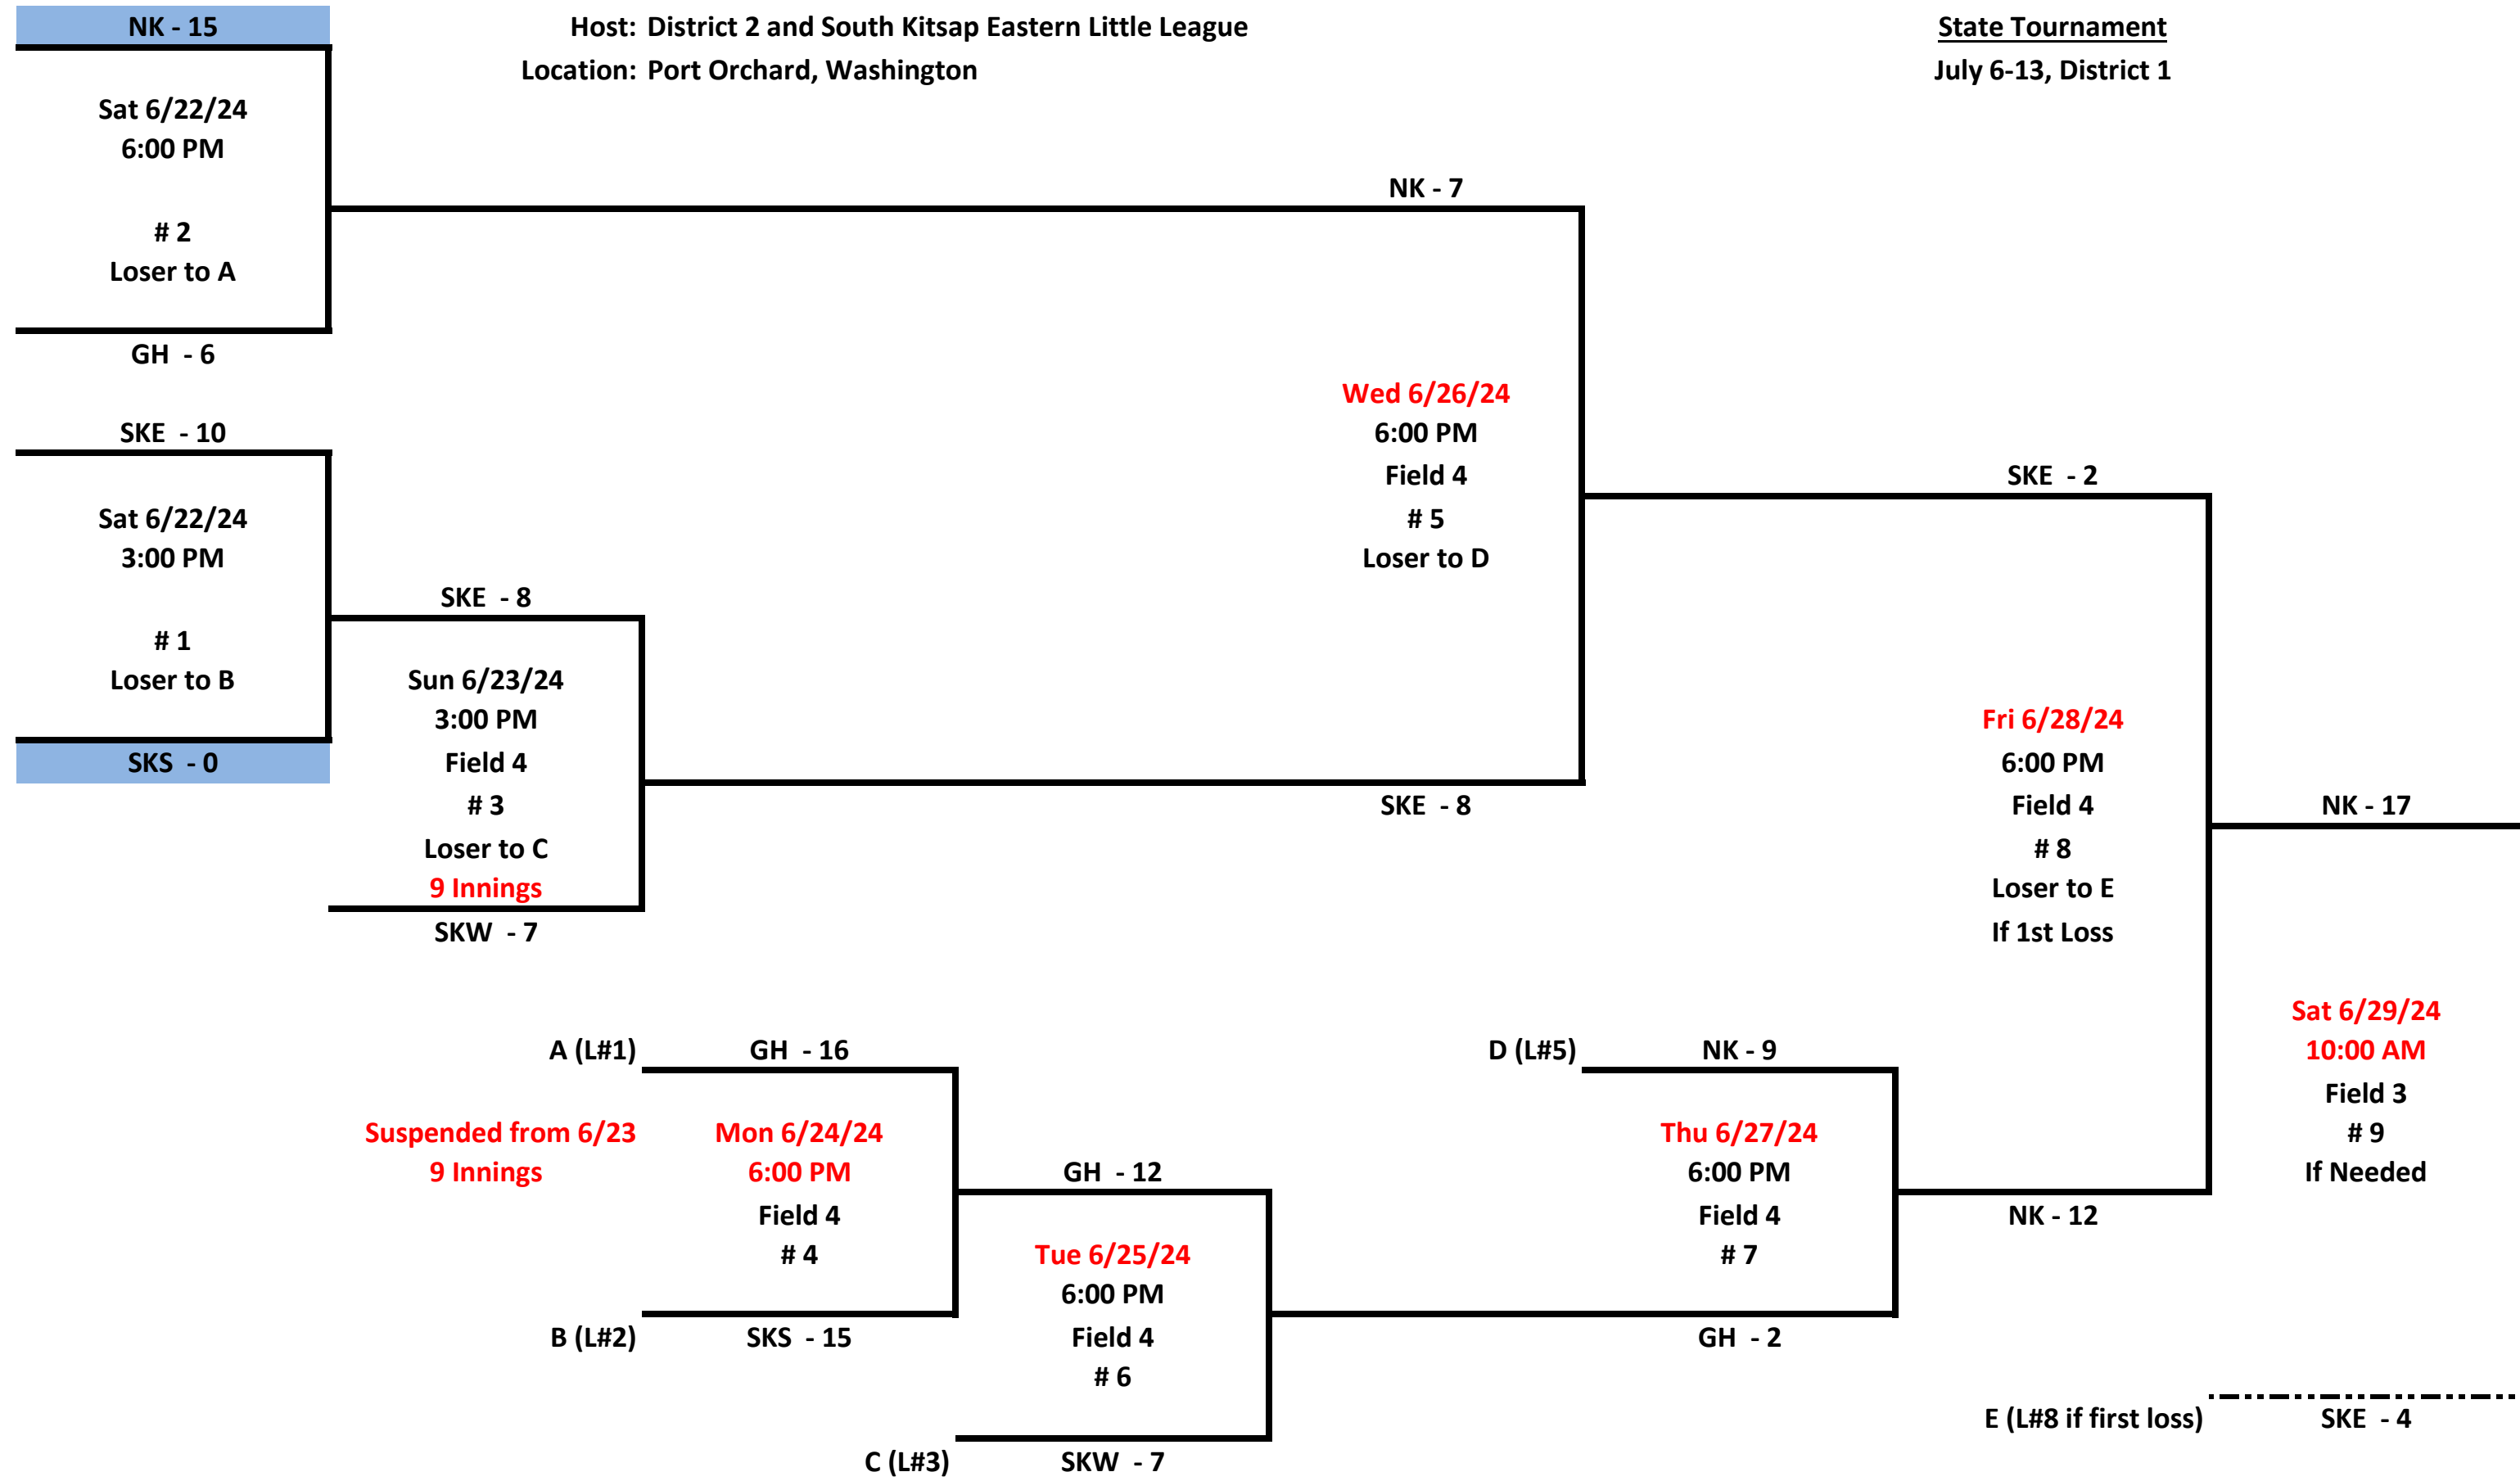

# Senior Baseball

Sat June 22, 2024	Sun June 23, 2024	Mon June 24, 2024	Tue June 25, 2024	Wed June 26, 2024	Thu June 27, 2024	Fri June 28, 2024	Sat June 29, 2024
----------------------	----------------------	----------------------	----------------------	----------------------	----------------------	----------------------	----------------------

[www.WAD2LLB.org](http://www.WAD2LLB.org)

Home team 1st game