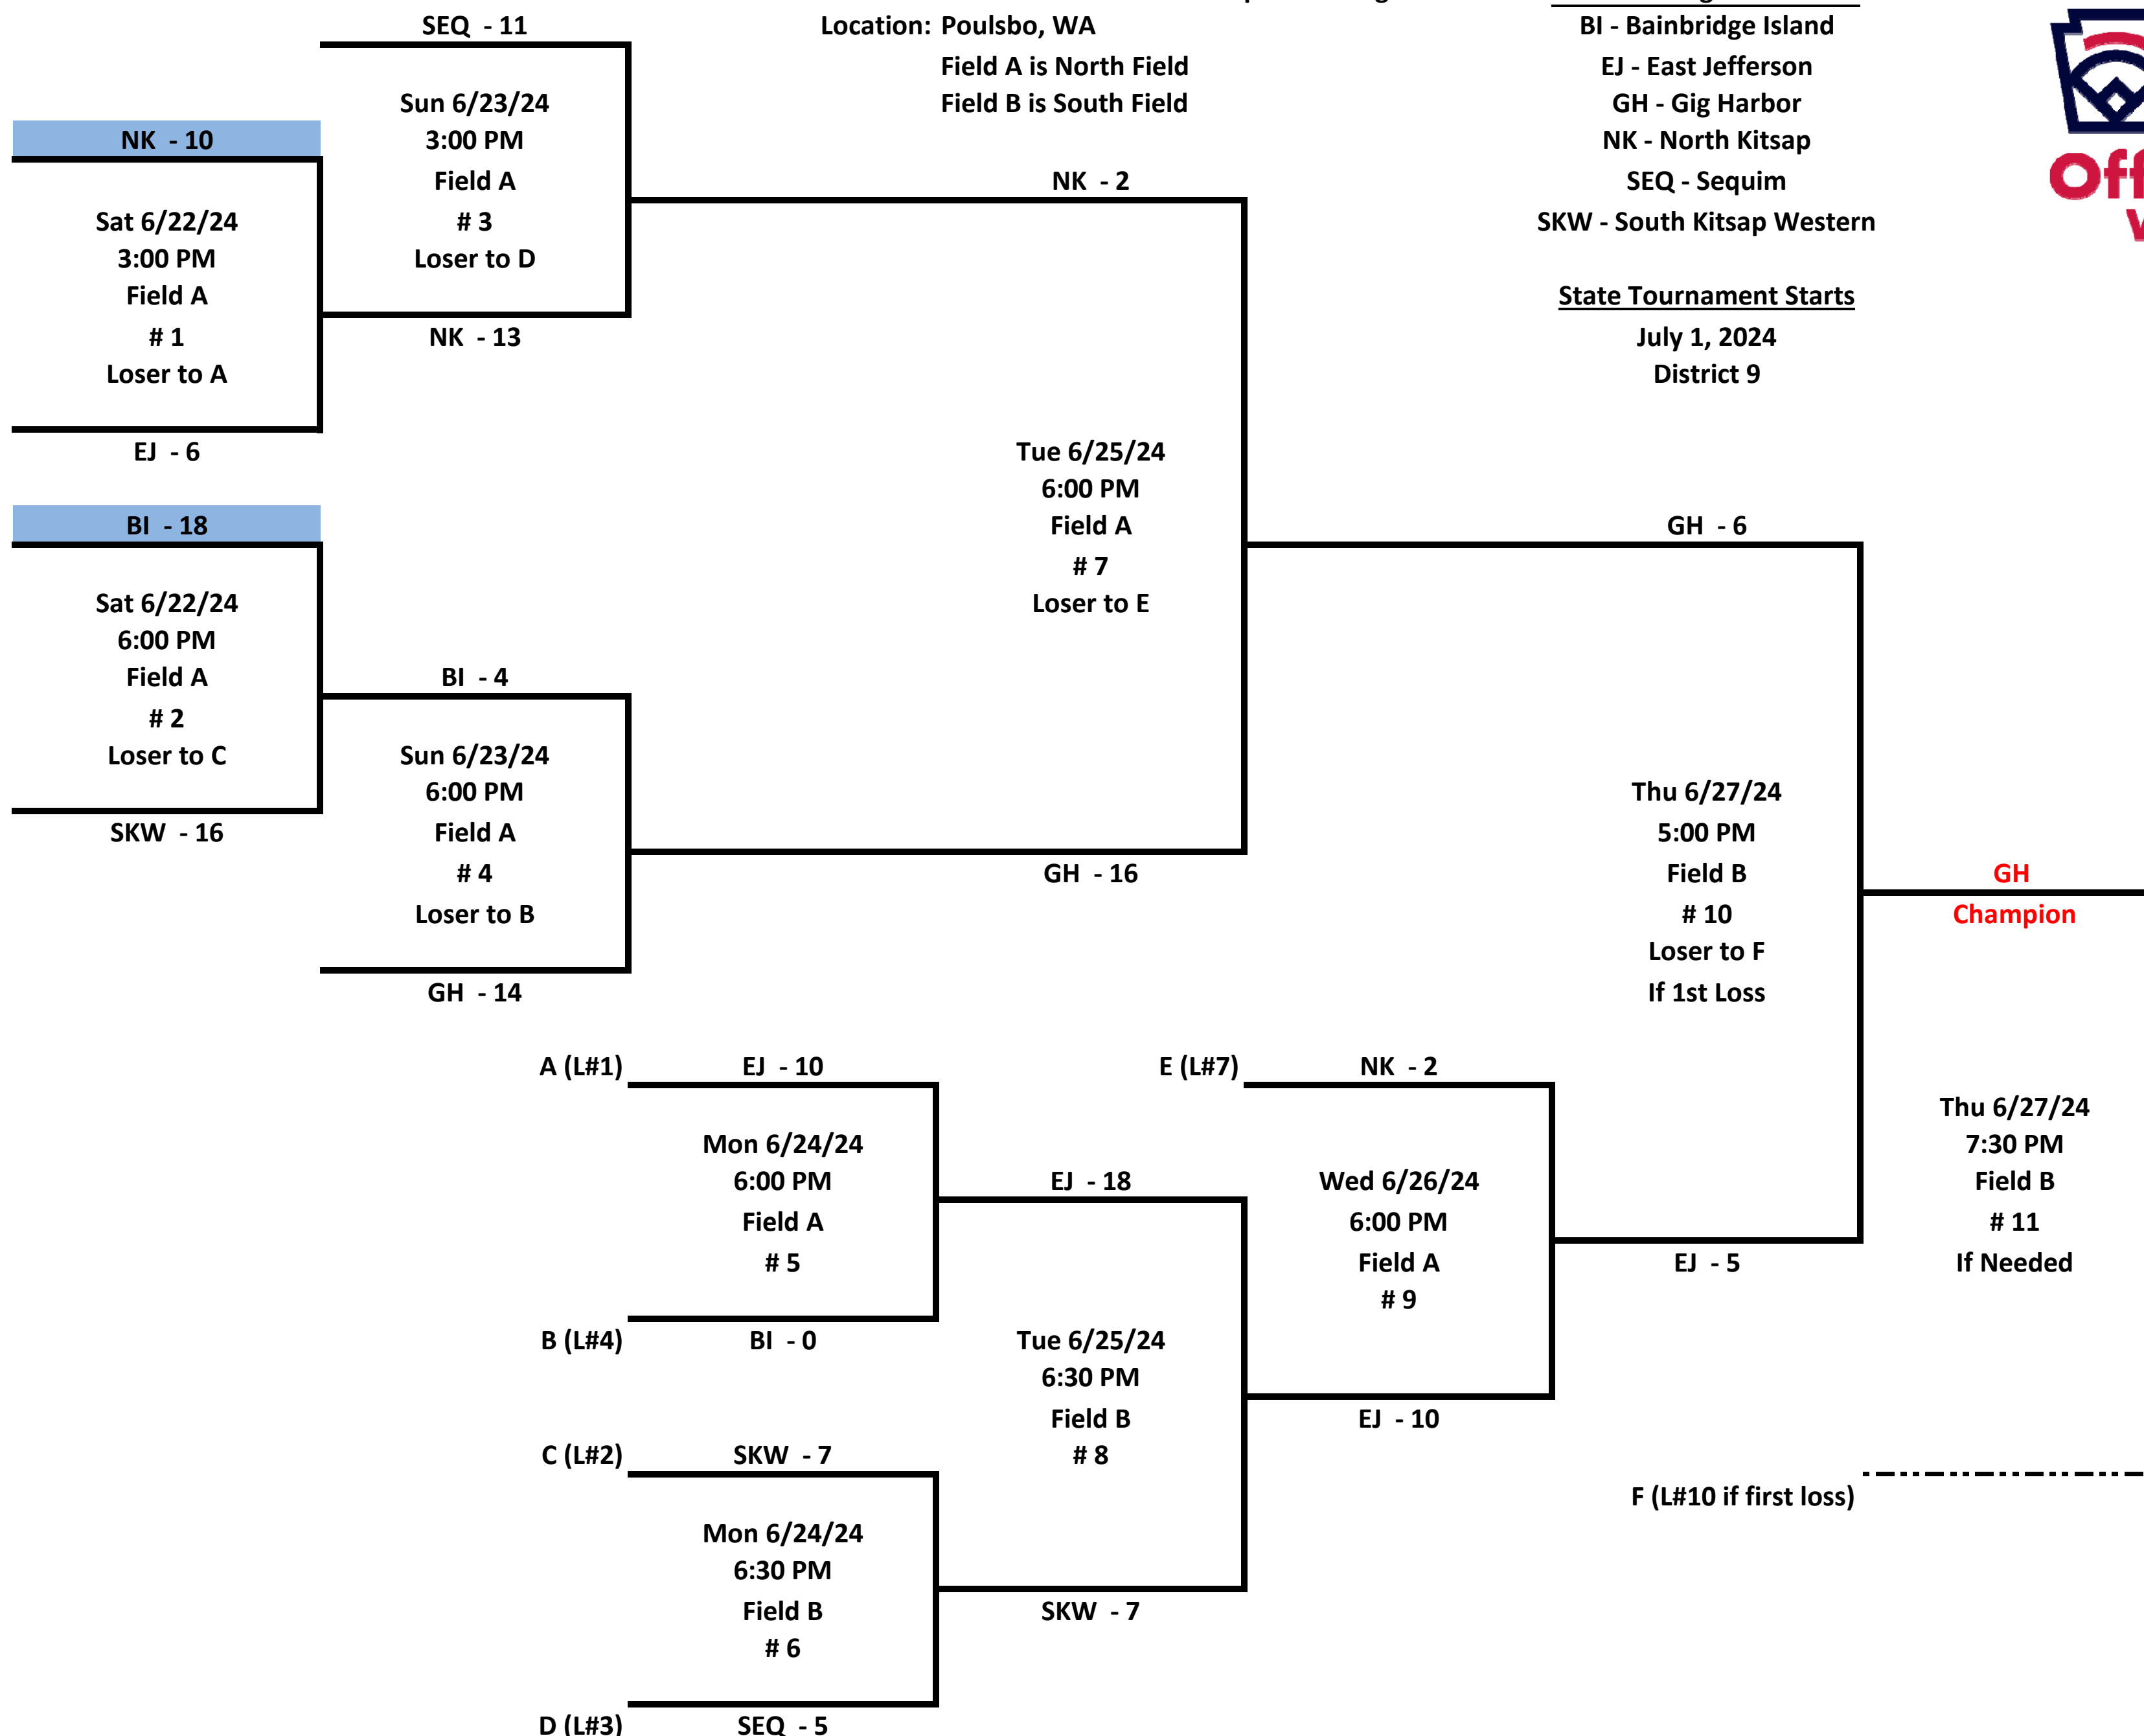

Major Girls Softball

Sat June 22, 2024	Sun June 23, 2024	Mon June 24, 2024	Tue June 25, 2024	Wed June 26, 2024	Thu June 27, 2024	Thu June 27, 2024
----------------------	----------------------	----------------------	----------------------	----------------------	----------------------	----------------------

Host: District 2 and North Kitsap Little League
 Location: Poulsbo, WA
 Field A is North Field
 Field B is South Field

- Leagues
- BI - Bainbridge Island
 - EJ - East Jefferson
 - GH - Gig Harbor
 - NK - North Kitsap
 - SEQ - Sequim
 - SKW - South Kitsap Western

www.WAD2LLB.org

State Tournament Starts
 July 1, 2024
 District 9

Home team 1st game