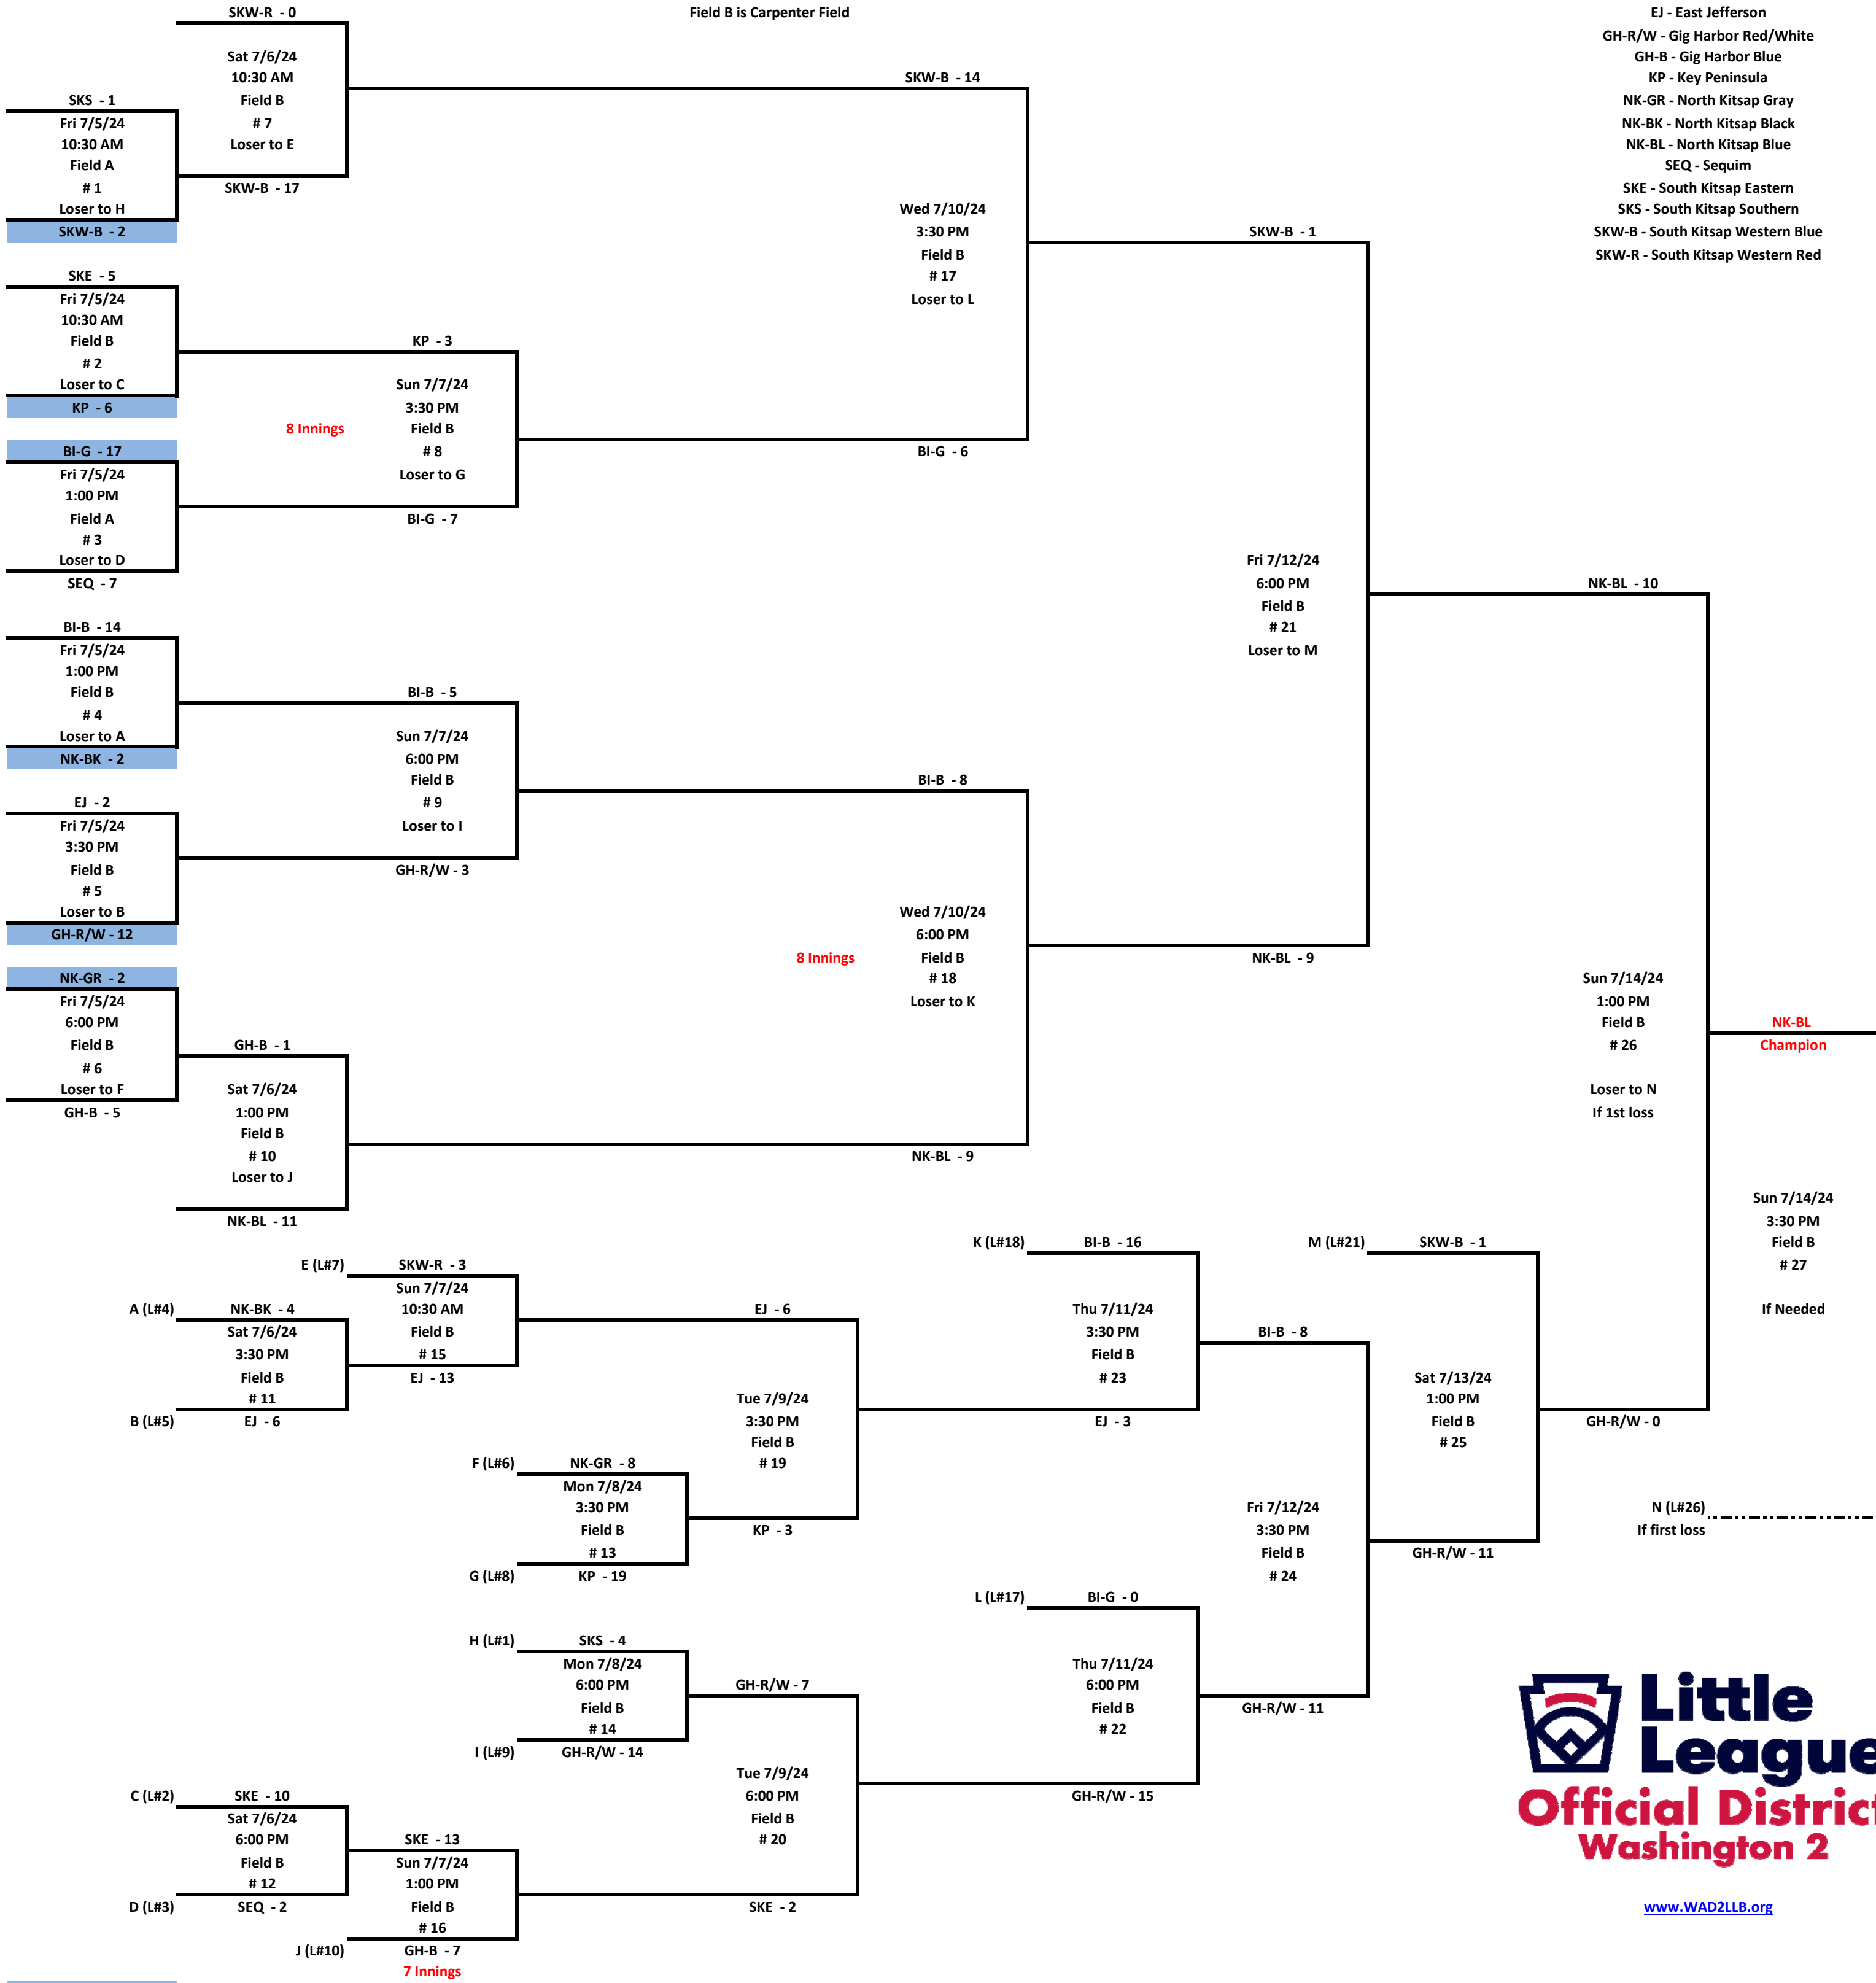

8-10 Baseball

Fri July 5, 2024	Sat July 6, 2024	Sun July 7, 2024	Mon July 8, 2024	Tue July 9, 2024	Wed July 10, 2024	Thu July 11, 2024	Fri July 12, 2024	Sat July 13, 2024	Sun July 14, 2024	Sun July 14, 2024
---------------------	---------------------	---------------------	---------------------	---------------------	----------------------	----------------------	----------------------	----------------------	----------------------	----------------------

Host: District 2 and Gig Harbor Little League  
 Location: Gig Harbor, WA  
 Field A is Brentin Field  
 Field B is Carpenter Field

State Tournament  
 July 20, District 2  
 Poulsbo, WA

- Leagues
- BI-B - Bainbridge Island Blue
  - BI-G - Bainbridge Island Gold
  - EJ - East Jefferson
  - GH-R/W - Gig Harbor Red/White
  - GH-B - Gig Harbor Blue
  - KP - Key Peninsula
  - NK-GR - North Kitsap Gray
  - NK-BK - North Kitsap Black
  - NK-BL - North Kitsap Blue
  - SEQ - Sequim
  - SKE - South Kitsap Eastern
  - SKS - South Kitsap Southern
  - SKW-B - South Kitsap Western Blue
  - SKW-R - South Kitsap Western Red